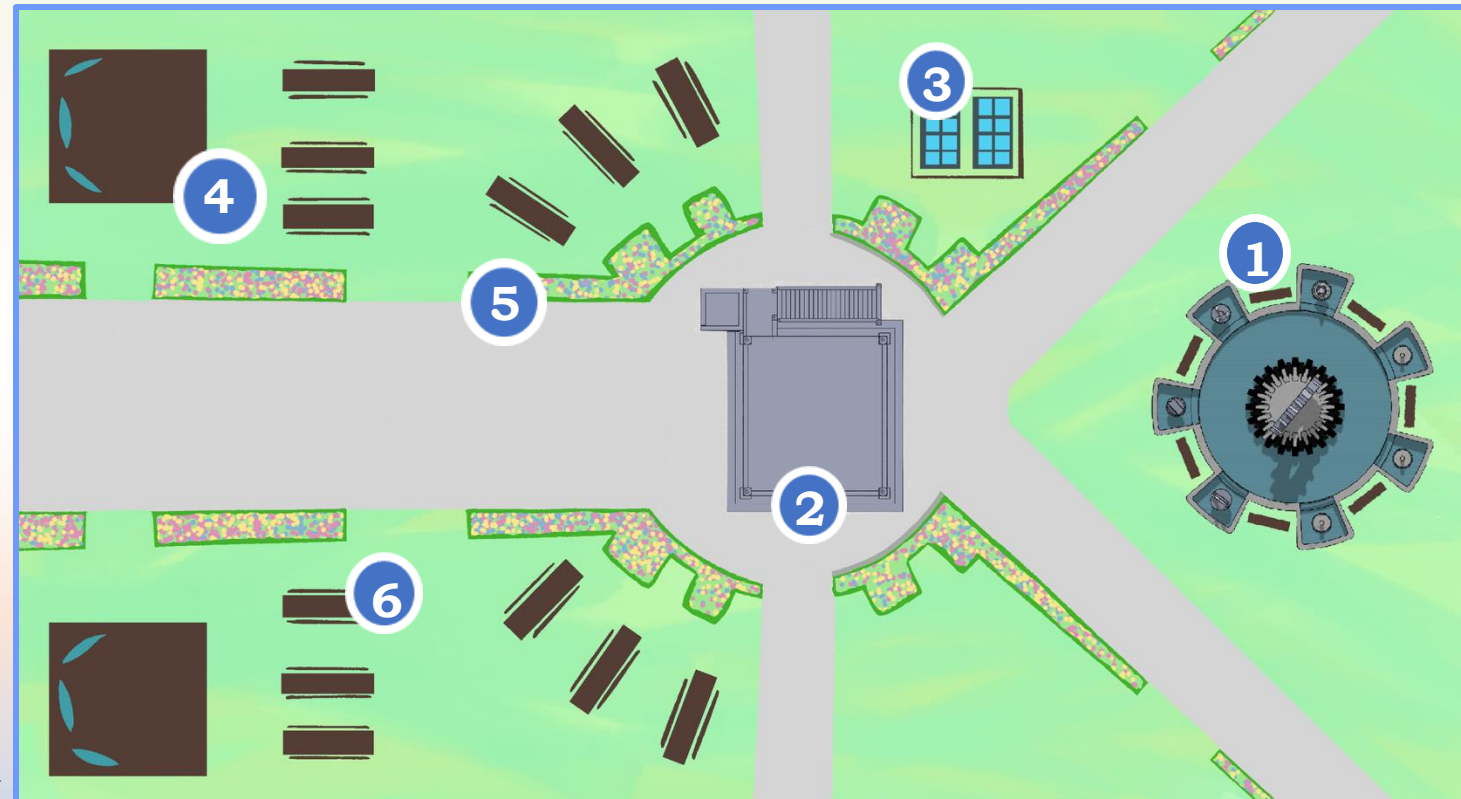

Their first destination, a refreshing and rejuvenating installation known as The Great Gear Fountain. As guests relax and take a short rest on a bench nearby, they are immersed in the calming sounds of chimes fabricated by copper bowls floating amidst the water. Their views then pivot to the seven distinct statues symbolizing the unity and inclusion of each engineering department with the university.

The Gear Garden encourages guests to take a break and delve deeper into a mindset of relaxation.

Welcome students, parents, staff, locals, and guests to **Gear Garden**, also known as **fun** and **relaxation central!** Get some shut eye on our **hammocks** or snag your spot for an upcoming pop-up concert in our **gazebo!** Whether you're here with us five days a week or once in a lifetime, we have something to **ease your soul** and **bring a smile to your face!**

Layout

1. **Gear Fountain**
2. **Gazebo**
3. **Solar Panel**
4. **Hammocks on elevated wooden platform**
5. **Flower Bed**
6. **Picnic Tables**

Campus Layout

Night View

Day View

The Great Gear Fountain

1. **(Stability) Native Limestone Basin:** *Grounds the fountain*, integrating it with nearby *historic architecture*
2. **(Rhythm) Central Gear:** *Rotates slowly/meditatively* offering a *visual focal point*
3. **(Ambience) Copper Bowls:** Creates *soft, resonant tones* and *aids concentration/mental reset*
4. **(Encompass) 7 Dept. Statues:** Unique *Marine-Grade Steel figures* in each section, *honoring the 7 Engineering Departments* of the university
5. **(Relax) Integrated Seating:** *Ample perimeter benches* designed to *foster community, reflection, and study*