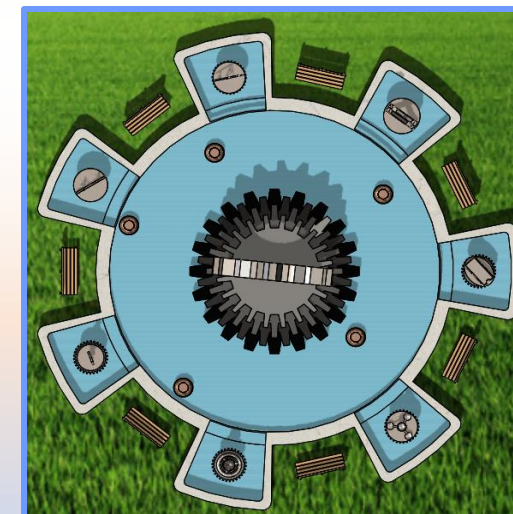

Layout

1. **Gear Fountain**
2. **Gazebo**
3. **Solar Panel**
4. **Hammocks on elevated wooden platform**
5. **Flower Bed**
6. **Picnic Tables**

Campus Layout

Night View

Day View

The Great Gear Fountain

1. **(Stability) Native Limestone Basin:** *Grounds the fountain*, integrating it with nearby *historic architecture*
2. **(Rhythm) Central Gear:** *Rotates slowly/meditatively* offering a *visual focal point*
3. **(Ambience) Copper Bowls:** Creates *soft, resonant tones* and *aids concentration/mental reset*
4. **(Encompass) 7 Dept. Statues:** Unique *Marine-Grade Steel figures* in each section, *honoring the 7 Engineering Departments* of the university
5. **(Relax) Integrated Seating:** *Ample perimeter benches* designed to *foster community, reflection, and study*