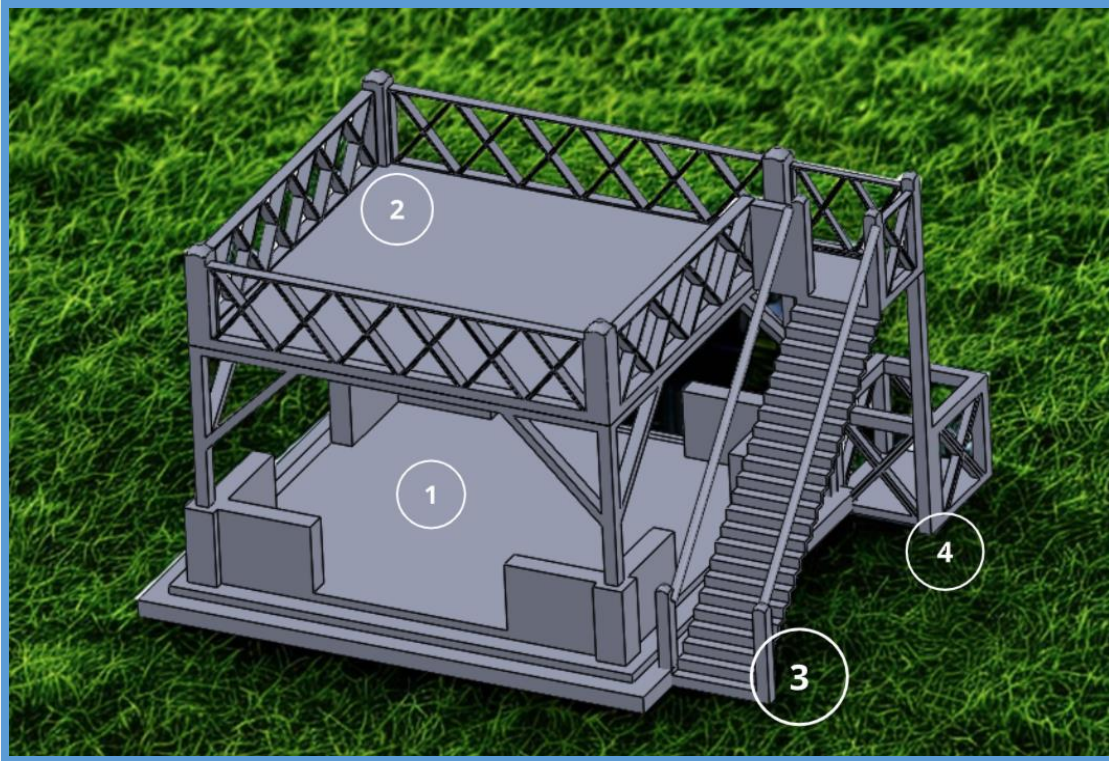

Material Selection:

- **Blue** – Limestone for cooling space.
- **Green** – Steel for support
- **Yellow** – Aluminum for light weight material and rust resistant

Gazebo

1. **1. Ground Floor of Gazebo:**
   - *Large, open* space for student use and events
2. **2. Roof of Gazebo:**
   - *Elevate relaxation* by experiencing campus from a different view
3. **3. Stairway**
4. **4. Elevator Lift:**
   - Allows a *welcome* space for all students

Solar Panel

energy gets transferred from **DC** to **AC** current to **power outlets** for student and event use