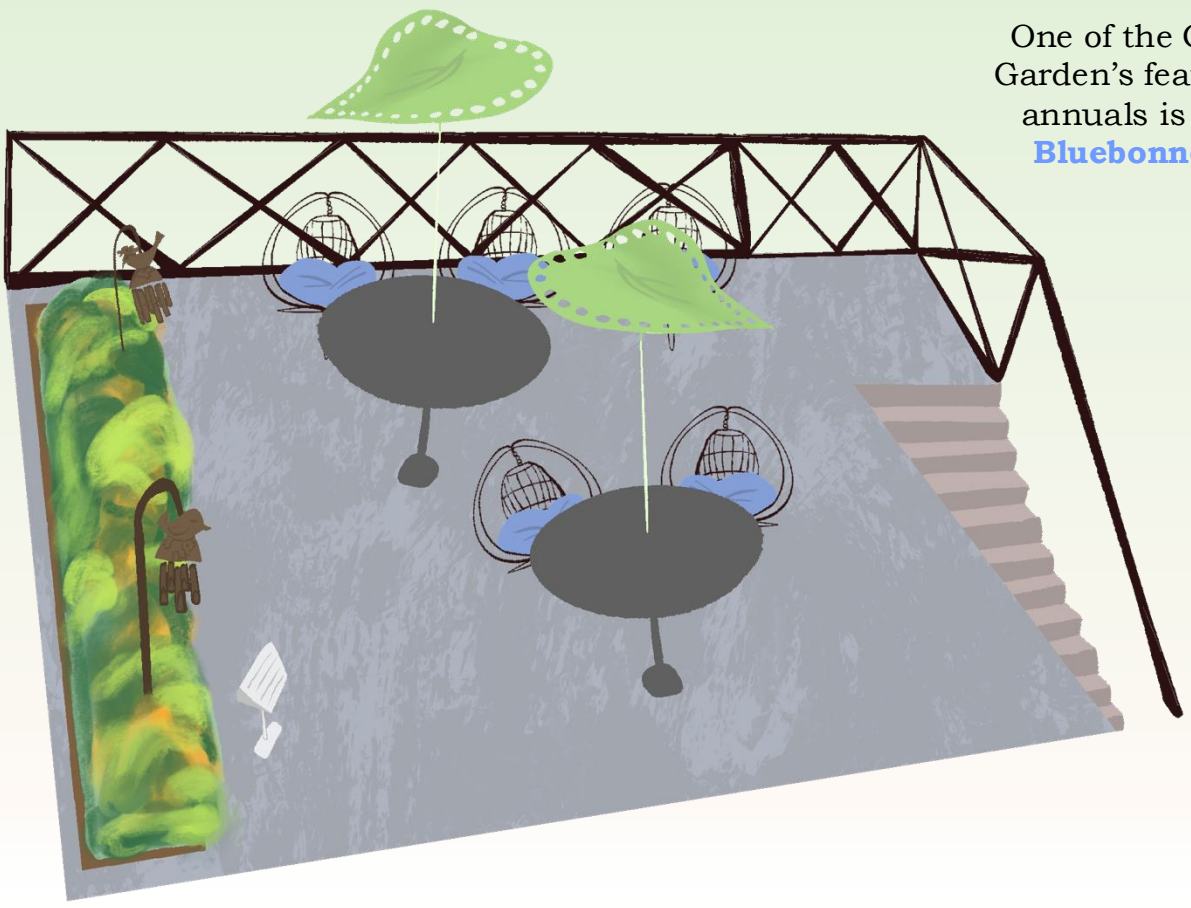

Layout

1. **Gear Fountain**
2. **Gazebo**
3. **Solar Panel**
4. **Hammocks on elevated wooden platform**
5. **Flower Bed**
6. **Picnic Tables**

Campus Layout

Night View

Day View

The Great Gear Fountain

1. **(Stability) Native Limestone Basin:** *Grounds the fountain*, integrating it with nearby *historic architecture*
2. **(Rhythm) Central Gear:** *Rotates slowly/meditatively* offering a *visual focal point*
3. **(Ambience) Copper Bowls:** Creates *soft, resonant tones* and *aids concentration/mental reset*
4. **(Encompass) 7 Dept. Statues:** Unique *Marine-Grade Steel figures* in each section, *honoring the 7 Engineering Departments* of the university
5. **(Relax) Integrated Seating:** *Ample perimeter benches* designed to *foster community, reflection, and study*

Material Selection:

- Blue** – Limestone for cooling space.
- Green** – Steel for support
- Yellow** – Aluminum for light weight material and rust resistant

Gazebo

- 1. Ground Floor of Gazebo:**
 - *Large, open* space for student use and events
- 2. Roof of Gazebo:**
 - *Elevate relaxation* by experiencing campus from a different view
- 3. Stairway**
- 4. Elevator Lift:**
 - Allows a *welcome* space for all students

Solar Panel

energy gets transferred from **DC** to **AC** current to **power outlets** for student and event use

One of the Gear Garden's featured annuals is the **Bluebonnet!**

You can find **custom copper bird wind chimes** encompassing the entire Gear Garden, hidden amongst shrubs and flowers, and hanging out with students as they take a restful power nap on a hammock featuring **different bird friend's native to the area!** The windchimes respond to the breeze that passes by, providing comforting **natural auditory stimuli.** **This bird is a sparrow!**