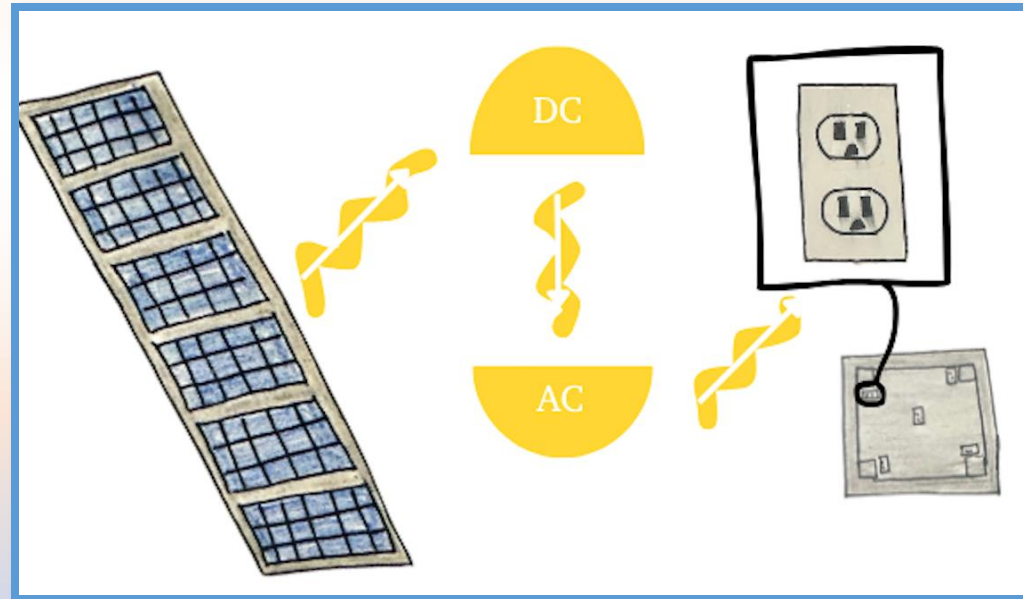

Gazebo

1. **1. Ground Floor of Gazebo:**
   - *Large, open* space for student use and events
2. **2. Roof of Gazebo:**
   - *Elevate relaxation* by experiencing campus from a different view
3. **3. Stairway**
4. **4. Elevator Lift:**
   - Allows a *welcome* space for all students