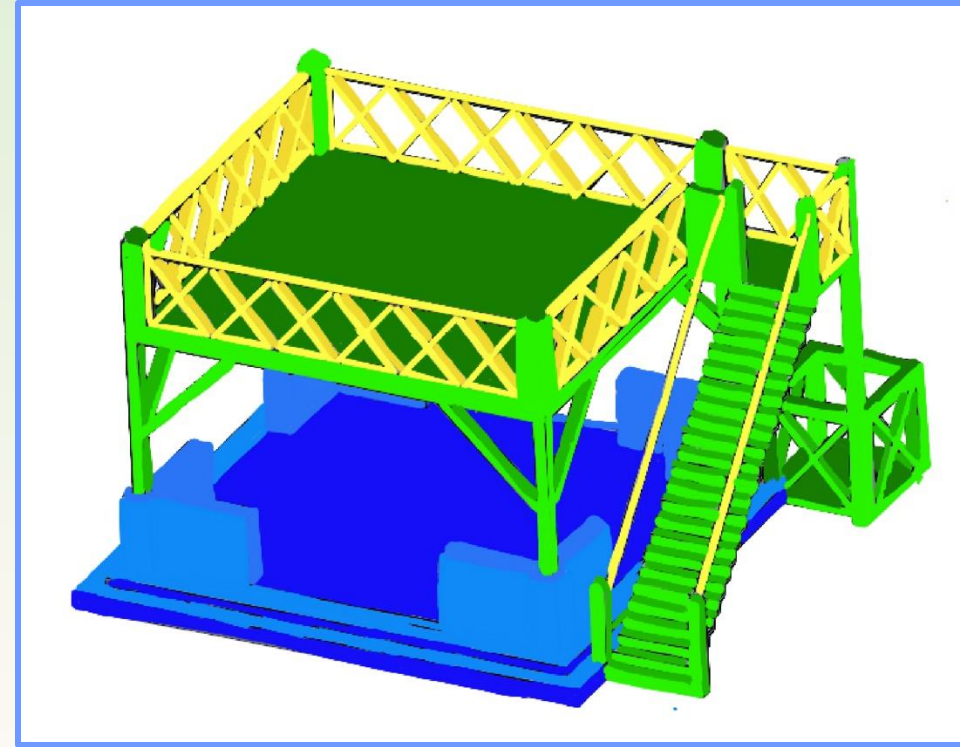

Material Selection:

- **Blue** – Limestone for cooling space.
- **Green** – Steel for support
- **Yellow** – Aluminum for light weight material and rust resistant