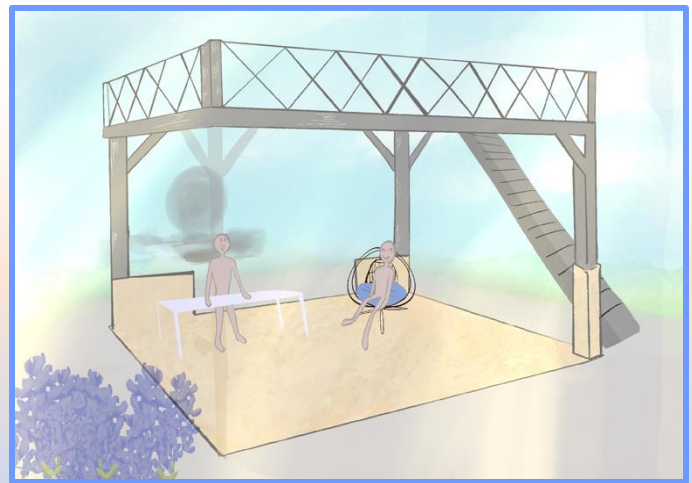

The Gear Gardens **Gazebo 1st Floor** is a space designed to be in **constant change**, with its standard layout featuring **lounge chairs** so students can sit in the shade while **recharging themselves**, and their devices!

When not in its standard layout, the Gazebo can **host student engagement events** such as **pop-up petting zoos** in partnership with local businesses, **pop up live music** thanks to a city bustling with it, and **tailgates** for Saturday Night Football!